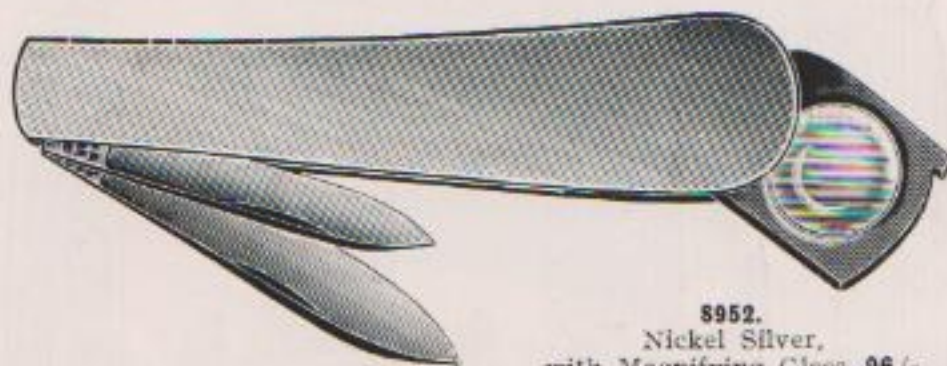

TELEGRAMS:
"NEST, SHEFFIELD"

ESTABLISHED 1828

TELEPHONE NO.:
22039

"Nest Knives are the Best Knives"

Advertisement and Presentation Lines
of the Famous

"NEST" CUTLERY

TRADE

MARK

8952.
Nickel Silver,
with Magnifying Glass, 96/-

MANUFACTURED BY

SOUTHERN & RICHARDSON

LIMITED,

DON CUTLERY WORKS
SHEFFIELD - - England

MAKERS OF THE
CELEBRATED "SHAVEESI" RAZORS
(TRADE MARK)

S.870. Nickel Silver .. 40/-
 Celluloid .. 44/-
S.870 Stainless. If Stainless Steel Blade and
 Letter Opener—Nickel Silver .. 54/-
 Celluloid .. 62/-

S.1662.
 Polished Nickel Silver Scales, Ordinary Steel
 Blades 176/-
S.4411.
 Polished Stainless Steel Scales, Polished Stainless
 Steel Blades, with Scissors in place of Pen
 Blade 216/-

PRICES PER DOZEN.