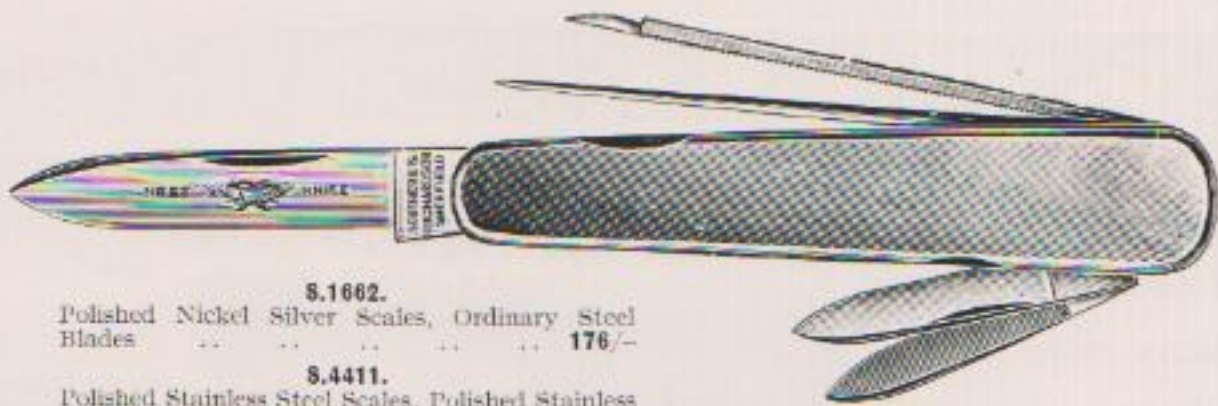

8952.
Nickel Silver,
with Magnifying Glass, 96/-

MANUFACTURED BY

SOUTHERN & RICHARDSON

LIMITED,

DON CUTLERY WORKS
SHEFFIELD - - England

MAKERS OF THE
CELEBRATED "SHAVEESI" RAZORS
(TRADE MARK)

S.870. Nickel Silver .. 40/-
 Celluloid .. 44/-
S.870 Stainless. If Stainless Steel Blade and
 Letter Opener—Nickel Silver .. 54/-
 Celluloid .. 62/-

S.1662.
 Polished Nickel Silver Scales, Ordinary Steel
 Blades 176/-
S.4411.
 Polished Stainless Steel Scales, Polished Stainless
 Steel Blades, with Scissors in place of Pen
 Blade 216/-

PRICES PER DOZEN.